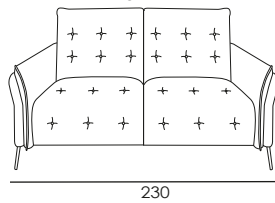

# MEDITA

**5258T BOLZANO**

Fabric version with buttons on the quilted parts on backs and seat

Depth + Seat Height

**BACK CUSHIONS:** Microfibre

**ARMS:** stress-resistant polyurethane density 35SCMHR covered with Dacron hollow soft polyester fibre

**METAL FEET:** h 14.5cm

**Seat width: 94cm**

Code 37  
Large Sofa 2 rcl

Code 64  
Large Sofa

Code 32sx/33dx  
Large sofa 1 arm lhf/rhf 1 rcl

Code 112  
Corner

Code 14  
Rectangular Stool

**Seat width: 84cm**

Code 90  
Sofa 2 rcl

Code 09  
Sofa

Code 154sx/155dx  
Sofa 1 arm lhf/rhf 1 rcl