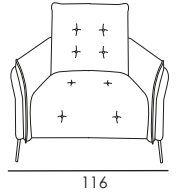

**BACK CUSHIONS:** Microfibre

**ARMS:** stress-resistant polyurethane density 35SCMHR covered with Dacron hollow soft polyester fibre

**METAL FEET:** h 14.5cm

**Seat width: 94cm**

Code 37  
Large Sofa 2 rcl

Code 64  
Large Sofa

Code 32sx/33dx  
Large sofa 1 arm lhf/rhf 1 rcl

Code 112  
Corner

Code 14  
Rectangular Stool

**Seat width: 84cm**

Code 90  
Sofa 2 rcl

Code 09  
Sofa

Code 154sx/155dx  
Sofa 1 arm lhf/rhf 1 rcl

Code 58sx/59dx  
Corner and terminal chair

**Seat width: 74cm**

Code 42  
Loveseat 2 rcl

Code 05  
Loveseat

Code 30sx/31dx  
Loveseat 1 arm lhf/rhf 1 rcl

Code 36  
Recliner Chair

Code 03  
Armchair

Code 24sx/25dx  
Recliner Chair 1 arm  
lhf/rhf 1 rcl

Code 00sx/ 02dx  
Armchair 1 arm lhf/rhf

**Seat width: 64cm**

Code 35  
Loveseat small 2 rcl

Code 45  
Loveseat small

98

Code 143  
Small recliner chair

98

Code 60  
Small Armchair