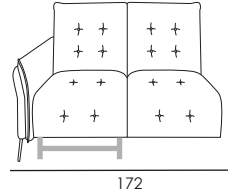

**BACK CUSHIONS:** Microfibre

**ARMS:** stress-resistant polyurethane density 35SCMHR covered with Dacron hollow soft polyester fibre

**METAL FEET:** h 14.5cm

**Seat width: 94cm**

Code 37  
Large Sofa 2 rcl

Code 64  
Large Sofa

Code 32sx/33dx  
Large sofa 1 arm lhf/rhf 1 rcl

Code 112  
Corner

Code 14  
Rectangular Stool

**Seat width: 84cm**

Code 90  
Sofa 2 rcl

Code 09  
Sofa

Code 154sx/155dx  
Sofa 1 arm lhf/rhf 1 rcl

Code 58sx/59dx  
Corner and terminal chair

**Seat width: 74cm**

Code 42  
Loveseat 2 rcl

Code 05  
Loveseat

Code 30sx/31dx  
Loveseat 1 arm lhf/rhf 1 rcl

Code 36  
Recliner Chair

Code 03  
Armchair

Code 24sx/25dx  
Recliner Chair 1 arm  
lhf/rhf 1 rcl

Code 00sx/ 02dx  
Armchair 1 arm lhf/rhf

**Seat width: 64cm**

Code 35  
Loveseat small 2 rcl

Code 45  
Loveseat small

98

Code 143  
Small recliner chair

98

Code 60  
Small Armchair