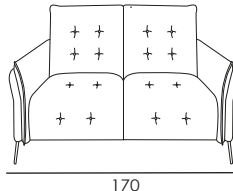

**BACK CUSHIONS:** Microfibre

**ARMS:** stress-resistant polyurethane density 35SCMHR covered with Dacron hollow soft polyester fibre

**METAL FEET:** h 14.5cm

**Seat width: 94cm**

Code 37  
Large Sofa 2 rcl

Code 64  
Large Sofa

Code 32sx/33dx  
Large sofa 1 arm lhf/rhf 1 rcl

Code 112  
Corner

Code 14  
Rectangular Stool

**Seat width: 84cm**

Code 90  
Sofa 2 rcl

Code 09  
Sofa

Code 154sx/155dx  
Sofa 1 arm lhf/rhf 1 rcl

Code 58sx/59dx  
Corner and terminal chair

**Seat width: 74cm**

Code 42  
Loveseat 2 rcl

Code 05  
Loveseat

Code 30sx/31dx  
Loveseat 1 arm lhf/rhf 1 rcl

Code 36  
Recliner Chair

Code 03  
Armchair

Code 24sx/25dx  
Recliner Chair 1 arm  
lhf/rhf 1 rcl

Code 00sx/ 02dx  
Armchair 1 arm lhf/rhf

**Seat width: 64cm**

Code 35  
Loveseat small 2 rcl

Code 45  
Loveseat small

98

Code 143  
Small recliner chair

98

Code 60  
Small Armchair