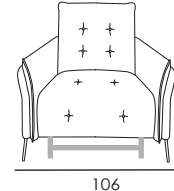

**BACK CUSHIONS:** Microfibre

**ARMS:** stress-resistant polyurethane density 35SCMHR covered with Dacron hollow soft polyester fibre

**METAL FEET:** h 14.5cm

**Seat width: 94cm**

Code 37  
Large Sofa 2 rcl

Code 64  
Large Sofa

Code 32sx/33dx  
Large sofa 1 arm lhf/rhf 1 rcl

Code 112  
Corner

Code 14  
Rectangular Stool

**Seat width: 84cm**

Code 90  
Sofa 2 rcl

Code 09  
Sofa

Code 154sx/155dx  
Sofa 1 arm lhf/rhf 1 rcl

Code 58sx/59dx  
Corner and terminal chair

**Seat width: 74cm**

Code 42  
Loveseat 2 rcl

Code 05  
Loveseat

Code 30sx/31dx  
Loveseat 1 arm lhf/rhf 1 rcl

Code 36  
Recliner Chair

Code 03  
Armchair

Code 24sx/25dx  
Recliner Chair 1 arm  
lhf/rhf 1 rcl

Code 00sx/ 02dx  
Armchair 1 arm lhf/rhf

**Seat width: 64cm**

Code 35  
Loveseat small 2 rcl

Code 45  
Loveseat small

98

Code 143  
Small recliner chair

98

Code 60  
Small Armchair