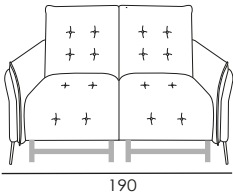

**BACK CUSHIONS:** Microfibre

**ARMS:** stress-resistant polyurethane density 35SCMHR covered with Dacron hollow soft polyester fibre

**METAL FEET:** h 14.5cm

**Seat width: 94cm**

Code 37  
Large Sofa 2 rcl

Code 64  
Large Sofa

Code 32sx/33dx  
Large sofa 1 arm lhf/rhf 1 rcl

Code 112  
Corner

Code 14  
Rectangular Stool

**Seat width: 84cm**

Code 90  
Sofa 2 rcl

Code 09  
Sofa

Code 154sx/155dx  
Sofa 1 arm lhf/rhf 1 rcl

Code 58sx/59dx  
Corner and terminal chair

**Seat width: 74cm**

Code 42  
Loveseat 2 rcl

Code 05  
Loveseat

Code 30sx/31dx  
Loveseat 1 arm lhf/rhf 1 rcl

Code 36  
Recliner Chair

Code 03  
Armchair

Code 24sx/25dx  
Recliner Chair 1 arm  
lhf/rhf 1 rcl