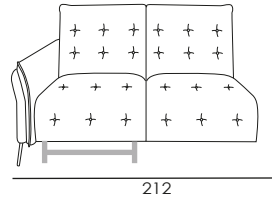

**BACK CUSHIONS:** Microfibre

**ARMS:** stress-resistant polyurethane density 35SCMHR covered with Dacron hollow soft polyester fibre

**METAL FEET:** h 14.5cm

**Seat width: 94cm**

Code 37  
Large Sofa 2 rcl

Code 64  
Large Sofa

Code 32sx/33dx  
Large sofa 1 arm lhf/rhf 1 rcl

Code 112  
Corner

Code 14  
Rectangular Stool

**Seat width: 84cm**

Code 90  
Sofa 2 rcl

Code 09  
Sofa

Code 154sx/155dx  
Sofa 1 arm lhf/rhf 1 rcl

Code 58sx/59dx  
Corner and terminal chair

**Seat width: 74cm**

Code 42  
Loveseat 2 rcl

Code 05  
Loveseat

Code 30sx/31dx  
Loveseat 1 arm lhf/rhf 1 rcl

Code 36  
Recliner Chair

Code 03  
Armchair

Code 24sx/25dx  
Recliner Chair 1 arm  
lhf/rhf 1 rcl

Code 00sx/ 02dx  
Armchair 1 arm lhf/rhf

**Seat width: 64cm**

Code 35  
Loveseat small 2 rcl

Code 45  
Loveseat small

98

Code 143  
Small recliner chair

98

Code 60  
Small Armchair