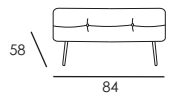

**BACK CUSHIONS:** Microfibre

**ARMS:** stress-resistant polyurethane density 35SCMHR covered with Dacron hollow soft polyester fibre

**METAL FEET:** h 14.5cm

**Seat width: 94cm**

Code 37  
Large Sofa 2 rcl

Code 64  
Large Sofa

Code 32sx/33dx  
Large sofa 1 arm lhf/rhf 1 rcl

Code 112  
Corner

Code 14  
Rectangular Stool

**Seat width: 84cm**

Code 90  
Sofa 2 rcl

Code 09  
Sofa

Code 154sx/155dx  
Sofa 1 arm lhf/rhf 1 rcl

Code 58sx/59dx  
Corner and terminal chair

**Seat width: 74cm**

Code 42  
Loveseat 2 rcl

Code 05  
Loveseat

Code 30sx/31dx  
Loveseat 1 arm lhf/rhf 1 rcl

Code 36  
Recliner Chair

Code 03  
Armchair

Code 24sx/25dx  
Recliner Chair 1 arm  
lhf/rhf 1 rcl