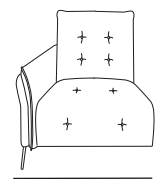

Code 00sx/ 02dx
Armchair 1 arm lhf/rhf