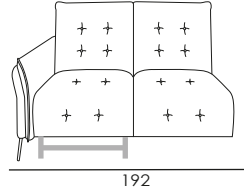

**BACK CUSHIONS:** Microfibre

**ARMS:** stress-resistant polyurethane density 35SCMHR covered with Dacron hollow soft polyester fibre

**METAL FEET:** h 14.5cm

**Seat width: 94cm**

Code 37  
Large Sofa 2 rcl

Code 64  
Large Sofa

Code 32sx/33dx  
Large sofa 1 arm lhf/rhf 1 rcl

Code 112  
Corner

Code 14  
Rectangular Stool

**Seat width: 84cm**

Code 90  
Sofa 2 rcl

Code 09  
Sofa

Code 154sx/155dx  
Sofa 1 arm lhf/rhf 1 rcl

Code 58sx/59dx  
Corner and terminal chair

**Seat width: 74cm**

Code 42  
Loveseat 2 rcl

Code 05  
Loveseat

Code 30sx/31dx  
Loveseat 1 arm lhf/rhf 1 rcl

Code 36  
Recliner Chair

Code 03  
Armchair

Code 24sx/25dx  
Recliner Chair 1 arm  
lhf/rhf 1 rcl