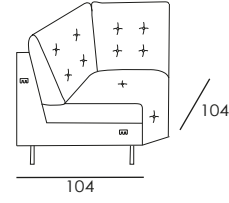

**BACK CUSHIONS:** Microfibre

**ARMS:** stress-resistant polyurethane density 35SCMHR covered with Dacron hollow soft polyester fibre

**METAL FEET:** h 14.5cm

**Seat width: 94cm**

Code 37  
Large Sofa 2 rcl

Code 64  
Large Sofa

Code 32sx/33dx  
Large sofa 1 arm lhf/rhf 1 rcl

Code 112  
Corner

Code 14  
Rectangular Stool

**Seat width: 84cm**

Code 90  
Sofa 2 rcl

Code 09  
Sofa

Code 154sx/155dx  
Sofa 1 arm lhf/rhf 1 rcl

Code 58sx/59dx  
Corner and terminal chair

**Seat width: 74cm**

Code 42  
Loveseat 2 rcl

Code 05  
Loveseat

Code 30sx/31dx  
Loveseat 1 arm lhf/rhf 1 rcl

Code 36  
Recliner Chair

Code 03  
Armchair

Code 24sx/25dx  
Recliner Chair 1 arm  
lhf/rhf 1 rcl

Code 00sx/ 02dx  
Armchair 1 arm lhf/rhf

**Seat width: 64cm**

Code 35  
Loveseat small 2 rcl

Code 45  
Loveseat small

98

Code 143  
Small recliner chair

98

Code 60  
Small Armchair