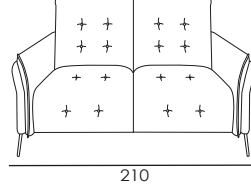

**BACK CUSHIONS:** Microfibre

**ARMS:** stress-resistant polyurethane density 35SCMHR covered with Dacron hollow soft polyester fibre

**METAL FEET:** h 14.5cm

**Seat width: 94cm**

Code 37  
Large Sofa 2 rcl

Code 64  
Large Sofa

Code 32sx/33dx  
Large sofa 1 arm lhf/rhf 1 rcl

Code 112  
Corner

Code 14  
Rectangular Stool

**Seat width: 84cm**

Code 90  
Sofa 2 rcl

Code 09  
Sofa

Code 154sx/155dx  
Sofa 1 arm lhf/rhf 1 rcl