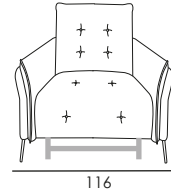

**BACK CUSHIONS:** Microfibre

**ARMS:** stress-resistant polyurethane density 35SCMHR covered with Dacron hollow soft polyester fibre

**METAL FEET:** h 14.5cm

**Seat width: 94cm**

Code 37  
Large Sofa 2 rcl

Code 64  
Large Sofa

Code 32sx/33dx  
Large sofa 1 arm lhf/rhf 1 rcl

Code 112  
Corner

Code 14  
Rectangular Stool

**Seat width: 84cm**

Code 90  
Sofa 2 rcl

Code 09  
Sofa

Code 154sx/155dx  
Sofa 1 arm lhf/rhf 1 rcl

Code 58sx/59dx  
Corner and terminal chair

**Seat width: 74cm**

Code 42  
Loveseat 2 rcl

Code 05  
Loveseat

Code 30sx/31dx  
Loveseat 1 arm lhf/rhf 1 rcl

Code 36  
Recliner Chair

Code 03  
Armchair

Code 24sx/25dx  
Recliner Chair 1 arm  
lhf/rhf 1 rcl

Code 00sx/ 02dx  
Armchair 1 arm lhf/rhf

**Seat width: 64cm**

Code 35  
Loveseat small 2 rcl

Code 45  
Loveseat small

98

Code 143  
Small recliner chair

98

Code 60  
Small Armchair