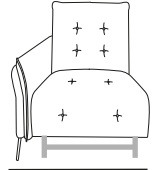

Code 64  
Large Sofa

Code 32sx/33dx  
Large sofa 1 arm lhf/rhf 1 rcl

Code 112  
Corner

Code 14  
Rectangular Stool

**Seat width: 84cm**

Code 90  
Sofa 2 rcl

Code 09  
Sofa

Code 154sx/155dx  
Sofa 1 arm lhf/rhf 1 rcl

Code 58sx/59dx  
Corner and terminal chair

**Seat width: 74cm**

Code 42  
Loveseat 2 rcl

Code 05  
Loveseat

Code 30sx/31dx  
Loveseat 1 arm lhf/rhf 1 rcl

Code 36  
Recliner Chair

Code 03  
Armchair

Code 24sx/25dx  
Recliner Chair 1 arm  
lhf/rhf 1 rcl