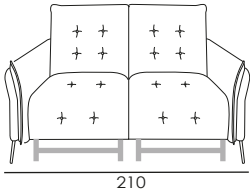

**BACK CUSHIONS:** Microfibre

**ARMS:** stress-resistant polyurethane density 35SCMHR covered with Dacron hollow soft polyester fibre

**METAL FEET:** h 14.5cm

**Seat width: 94cm**

Code 37  
Large Sofa 2 rcl

Code 64  
Large Sofa

Code 32sx/33dx  
Large sofa 1 arm lhf/rhf 1 rcl

Code 112  
Corner

Code 14  
Rectangular Stool

**Seat width: 84cm**

Code 90  
Sofa 2 rcl

Code 09  
Sofa

Code 154sx/155dx  
Sofa 1 arm lhf/rhf 1 rcl

Code 58sx/59dx  
Corner and terminal chair

**Seat width: 74cm**

Code 42  
Loveseat 2 rcl

Code 05  
Loveseat

Code 30sx/31dx  
Loveseat 1 arm lhf/rhf 1 rcl

Code 36  
Recliner Chair

Code 03  
Armchair

Code 24sx/25dx  
Recliner Chair 1 arm  
lhf/rhf 1 rcl