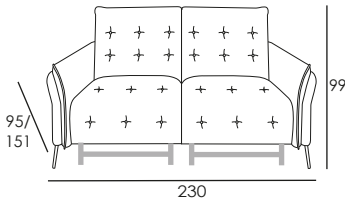

# MEDITA

**5258T BOLZANO**

Fabric version with buttons on the quilted parts on backs and seat

Depth + Seat Height

## Model 5258 BOLZANO

**CARCASS:** spruce, chipboard and multilayer panels

**SPRINGING:** polypropylene and natural elastic belts on back and rings on seats

**PADDING:** stress-resistant poldensities

**SEAT CUSHIONS:** stress-resistant polyurethane density 35SCMHR covered with Dacron hollow soft polyester fibre

**BACK CUSHIONS:** Microfibre

**ARMS:** stress-resistant polyurethane density 35SCMHR covered with Dacron hollow soft polyester fibre

**METAL FEET:** h 14.5cm

**Seat width: 94cm**

Code 37  
Large Sofa 2 rcl

Code 64  
Large Sofa

Code 32sx/33dx  
Large sofa 1 arm lhf/rhf 1 rcl

Code 112  
Corner

Code 14  
Rectangular Stool

**Seat width: 84cm**

Code 90  
Sofa 2 rcl

Code 09  
Sofa

Code 154sx/155dx  
Sofa 1 arm lhf/rhf 1 rcl