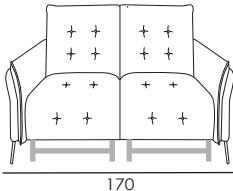

**BACK CUSHIONS:** Microfibre

**ARMS:** stress-resistant polyurethane density 35SCMHR covered with Dacron hollow soft polyester fibre

**METAL FEET:** h 14.5cm

**Seat width: 94cm**

Code 37  
Large Sofa 2 rcl

Code 64  
Large Sofa

Code 32sx/33dx  
Large sofa 1 arm lhf/rhf 1 rcl

Code 112  
Corner

Code 14  
Rectangular Stool

**Seat width: 84cm**

Code 90  
Sofa 2 rcl

Code 09  
Sofa

Code 154sx/155dx  
Sofa 1 arm lhf/rhf 1 rcl

Code 58sx/59dx  
Corner and terminal chair

**Seat width: 74cm**

Code 42  
Loveseat 2 rcl

Code 05  
Loveseat

Code 30sx/31dx  
Loveseat 1 arm lhf/rhf 1 rcl

Code 36  
Recliner Chair

Code 03  
Armchair

Code 24sx/25dx  
Recliner Chair 1 arm  
lhf/rhf 1 rcl

Code 00sx/ 02dx  
Armchair 1 arm lhf/rhf

**Seat width: 64cm**

Code 35  
Loveseat small 2 rcl

Code 45  
Loveseat small

98

Code 143  
Small recliner chair

98

Code 60  
Small Armchair