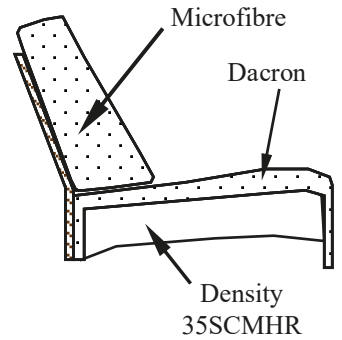

# MEDITA

**5258T BOLZANO**

Fabric version with buttons on the quilted parts on backs and seat

Depth + Seat Height

## Model 5258 BOLZANO

**CARCASS:** spruce, chipboard and multilayer panels

**SPRINGING:** polypropylene and natural elastic belts on back and rings on seats

**PADDING:** stress-resistant poldensities

**SEAT CUSHIONS:** stress-resistant polyurethane density 35SCMHR covered with Dacron hollow soft polyester fibre

**BACK CUSHIONS:** Microfibre

**ARMS:** stress-resistant polyurethane density 35SCMHR covered with Dacron hollow soft polyester fibre

**METAL FEET:** h 14.5cm

**Seat width: 94cm**

Code 37  
Large Sofa 2 rcl

Code 00sx/ 02dx  
Armchair 1 arm lhf/rhf

**Seat width: 64cm**

Code 35  
Loveseat small 2 rcl

Code 45  
Loveseat small

98

Code 143  
Small recliner chair

98

Code 60  
Small Armchair