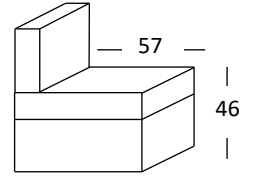

# MEDITA

**5258T BOLZANO**

Fabric version with buttons on the quilted parts on backs and seat

Depth + Seat Height

**BACK CUSHIONS:** Microfibre

**ARMS:** stress-resistant polyurethane density 35SCMHR covered with Dacron hollow soft polyester fibre

**METAL FEET:** h 14.5cm

**Seat width: 94cm**

Code 37  
Large Sofa 2 rcl

Code 58sx/59dx  
Corner and terminal chair

**Seat width: 74cm**

Code 42  
Loveseat 2 rcl

Code 05  
Loveseat

Code 30sx/31dx  
Loveseat 1 arm lhf/rhf 1 rcl

Code 36  
Recliner Chair

Code 03  
Armchair

Code 24sx/25dx  
Recliner Chair 1 arm  
lhf/rhf 1 rcl

Code 00sx/ 02dx  
Armchair 1 arm lhf/rhf

**Seat width: 64cm**

Code 35  
Loveseat small 2 rcl

Code 45  
Loveseat small

98

Code 143  
Small recliner chair

98

Code 60  
Small Armchair