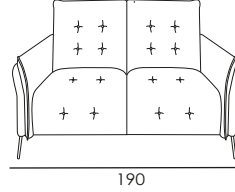

**BACK CUSHIONS:** Microfibre

**ARMS:** stress-resistant polyurethane density 35SCMHR covered with Dacron hollow soft polyester fibre

**METAL FEET:** h 14.5cm

**Seat width: 94cm**

Code 37  
Large Sofa 2 rcl

Code 64  
Large Sofa

Code 32sx/33dx  
Large sofa 1 arm lhf/rhf 1 rcl

Code 112  
Corner

Code 14  
Rectangular Stool

**Seat width: 84cm**

Code 90  
Sofa 2 rcl

Code 09  
Sofa

Code 154sx/155dx  
Sofa 1 arm lhf/rhf 1 rcl

Code 58sx/59dx  
Corner and terminal chair

**Seat width: 74cm**

Code 42  
Loveseat 2 rcl

Code 05  
Loveseat

Code 30sx/31dx  
Loveseat 1 arm lhf/rhf 1 rcl

Code 36  
Recliner Chair

Code 03  
Armchair

Code 24sx/25dx  
Recliner Chair 1 arm  
lhf/rhf 1 rcl