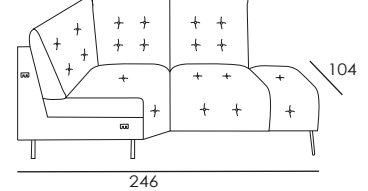

**BACK CUSHIONS:** Microfibre

**ARMS:** stress-resistant polyurethane density 35SCMHR covered with Dacron hollow soft polyester fibre

**METAL FEET:** h 14.5cm

**Seat width: 94cm**

Code 37  
Large Sofa 2 rcl

Code 64  
Large Sofa

Code 32sx/33dx  
Large sofa 1 arm lhf/rhf 1 rcl

Code 112  
Corner

Code 14  
Rectangular Stool

**Seat width: 84cm**

Code 90  
Sofa 2 rcl

Code 09  
Sofa

Code 154sx/155dx  
Sofa 1 arm lhf/rhf 1 rcl

Code 58sx/59dx  
Corner and terminal chair

**Seat width: 74cm**

Code 42  
Loveseat 2 rcl

Code 05  
Loveseat

Code 30sx/31dx  
Loveseat 1 arm lhf/rhf 1 rcl

Code 36  
Recliner Chair

Code 03  
Armchair

Code 24sx/25dx  
Recliner Chair 1 arm  
lhf/rhf 1 rcl