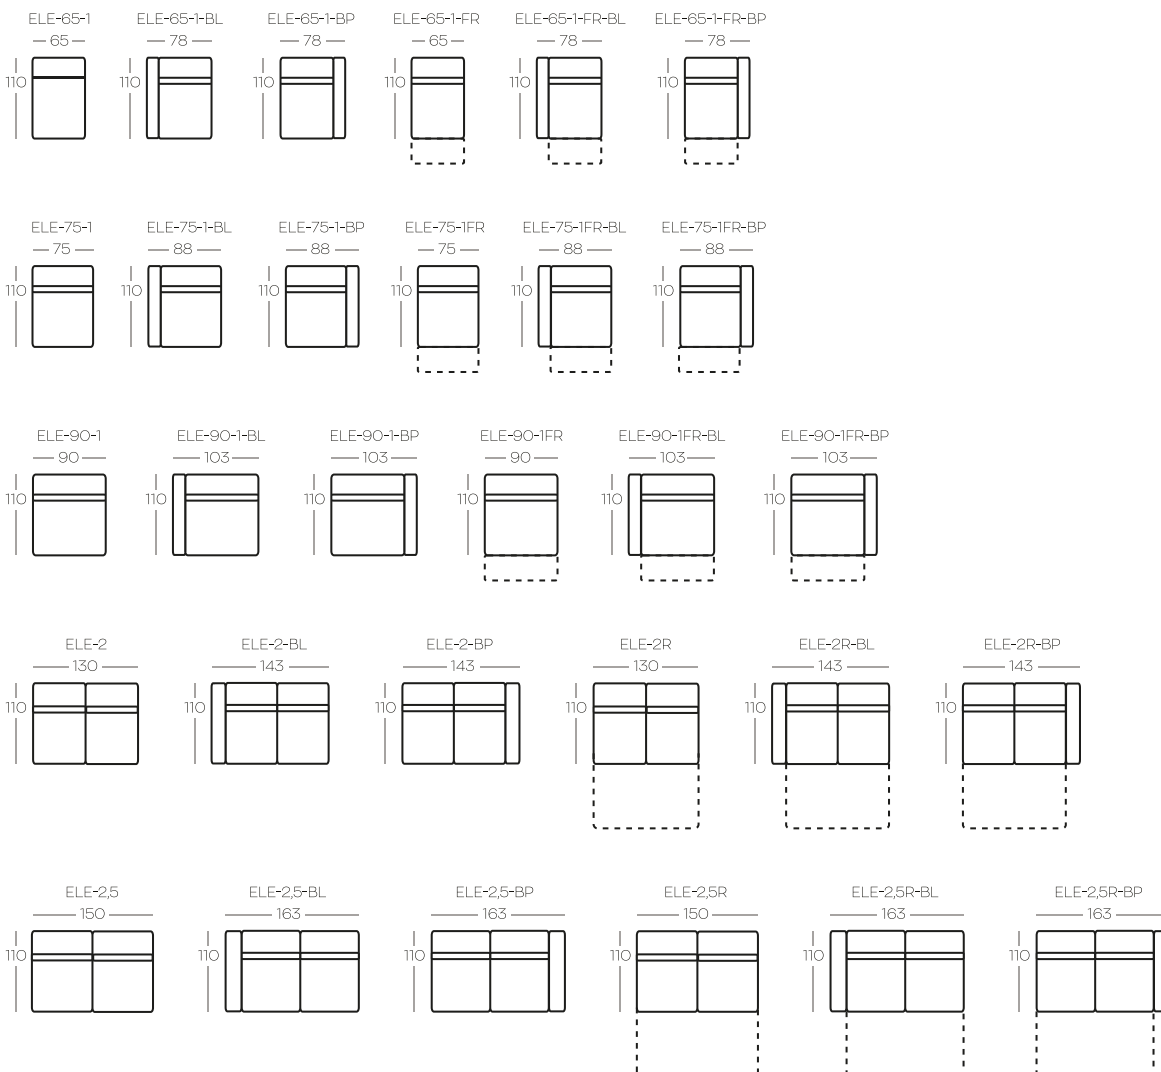

— ELEMENTY kolekcji / ELEMENTS of the collection